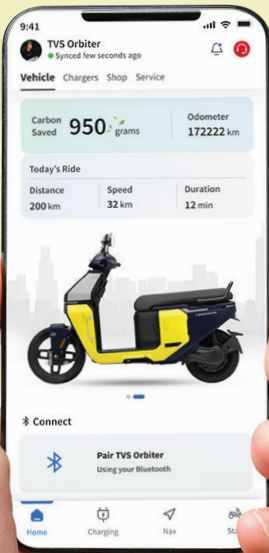

SAVE UP TO ₹17,000 PER YEAR.

★ BEST IN CLASS ★

RIGHT BALANCE OF PERFORMANCE

Comes with an acceleration (0 to 40 kmph in 6.8 seconds)

and **IDC range** of **158 Km** per charge. Ride more, save more.

ALWAYS ON CONNECTIVITY

THAT EASES YOUR DAILY COMMUTE

CONNECTED MOBILE APP

Know everything at your fingertips with TVS Connect app.

- Vehicle health status
- Scooter live location
- Nearby charging stations

TVS SMART XCONNECT

BLUETOOTH CONNECTED LCD CLUSTER

Know all the important information needed for your daily rides in real time.

- Turn-by-turn navigation
- Incoming call alert
- Reliable distance to empty
- Battery charge status

OTA UPDATES

Your vehicle never gets outdated. Regularly keep it updated with over the air updates.