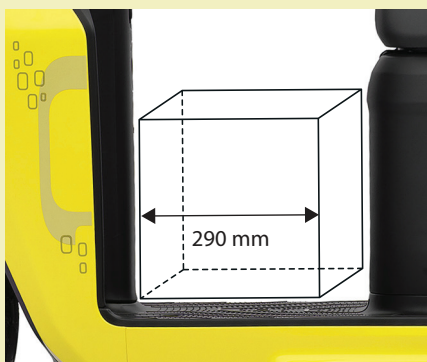

MINIMALISTIC DESIGN

Straight line new age design that makes you stand out.

ALWAYS ON
COMFORT
MADE EASY FOR EVERY MILE

★ BEST-IN CLASS ★

**STRAIGHT
LINE FOOTBOARD**

Spacious (290 mm) enough to provide you more space so that you ride comfortably.